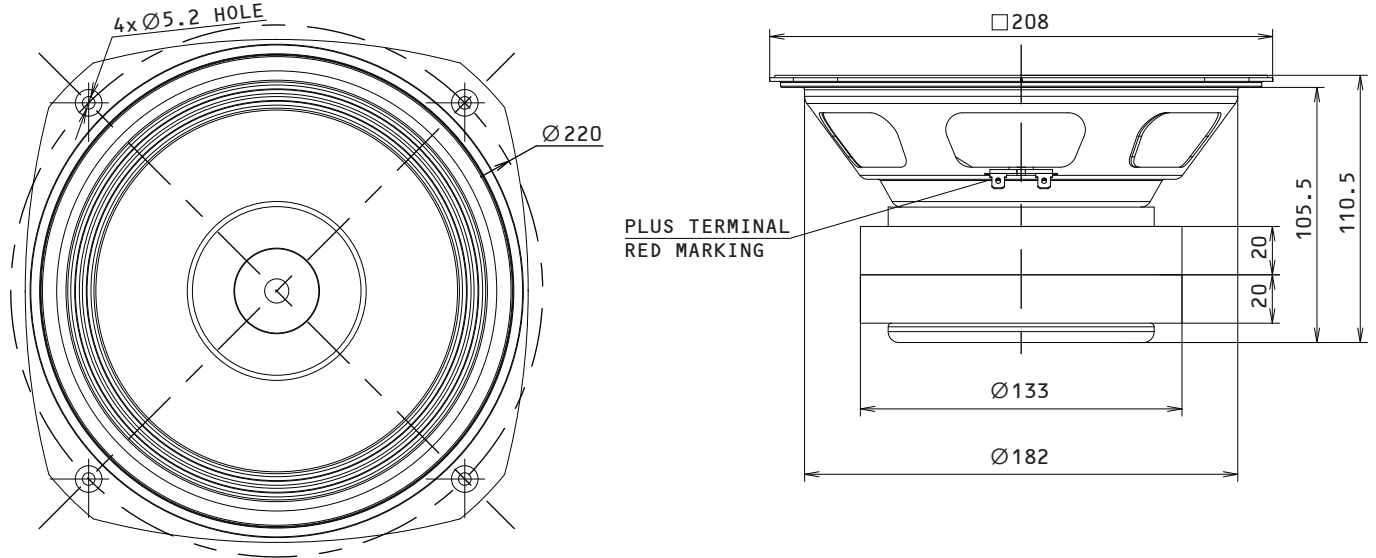

Dimensions / Polarity

Standard Accessories

Speaker unit : 1pc	Safety precautions : 1pc
Screw : 4pcs	
Washer : 4pcs	
Spacer : 1pc	

Specifications & Thiele / Small Parameters

Electrical Parameters	Nominal Impedance	8.0	ohm
	Re	7.2	ohm
	Le	0.29	mH
	fs (F0)	54	Hz
Mechanical Parameters	Mms (M0)	14.01	g
	Cms	0.63	mm/N
	Bl	12.11	N/A
Loss Factors	Qms	8.51	-
	Qes	0.23	-
	Qts (Q0)	0.23	-
Other Parameters	SPL (1m/1W)	96	dB
	Equivalent Diaphragm Radius (a)	81.0	mm
	Rated Input	9	W
	Overall Diameter	$\square 208$	mm
	Voice Coil Diameter	35	mm
	Reproduction Frequency Response	fs to 18k	Hz
	Vas	37.81	L
	Baffle Hole Diameter	$\Phi 185$	mm
	Net Weight	4,080	g