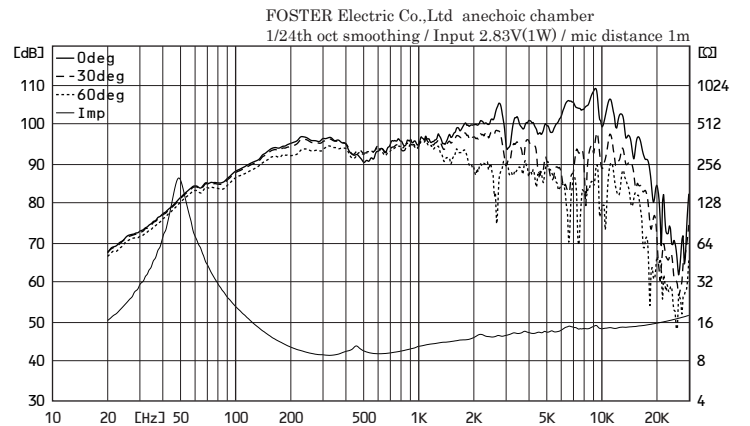

Dimensions / Polarity

Standard Accessories

Speaker unit : 1pc	Safety precautions : 1pc
Screw : 4pcs	
Washer : 4pcs	
Spacer : 1pc	

Specifications & Thiele / Small Parameters

Electrical Parameters	Nominal Impedance	8.0	ohm
	Re	7.2	ohm
	Le	0.29	mH
	fs (F0)	54	Hz
Mechanical Parameters	Mms (M0)	14.01	g
	Cms	0.63	mm/N
	Bl	12.11	N/A
Loss Factors	Qms	8.51	-
	Qes	0.23	-
	Qts (Q0)	0.23	-
Other Parameters	SPL (1m/1W)	96	dB
	Equivalent Diaphragm Radius (a)	81.0	mm
	Rated Input	9	W
	Overall Diameter	$\square 208$	mm
	Voice Coil Diameter	35	mm
	Reproduction Frequency Response	fs to 18k	Hz
	Vas	37.81	L
	Baffle Hole Diameter	$\Phi 185$	mm
	Net Weight	4,080	g

Frequency Response

Components